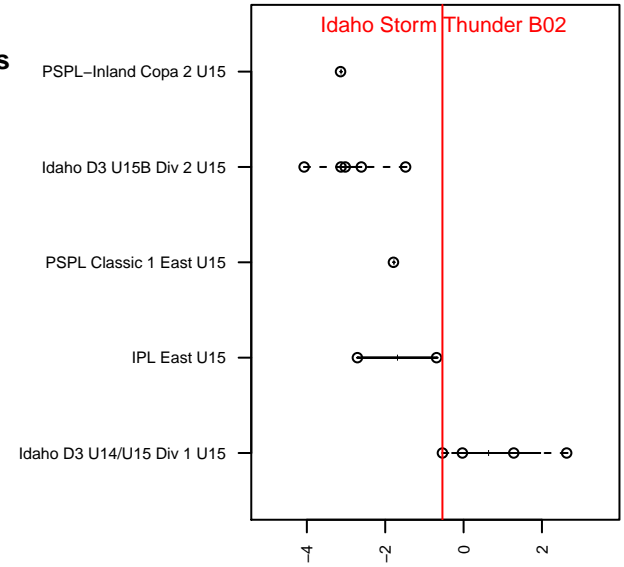

**attack and defense rating
relative to others at age
and all opponents in last 13 months**