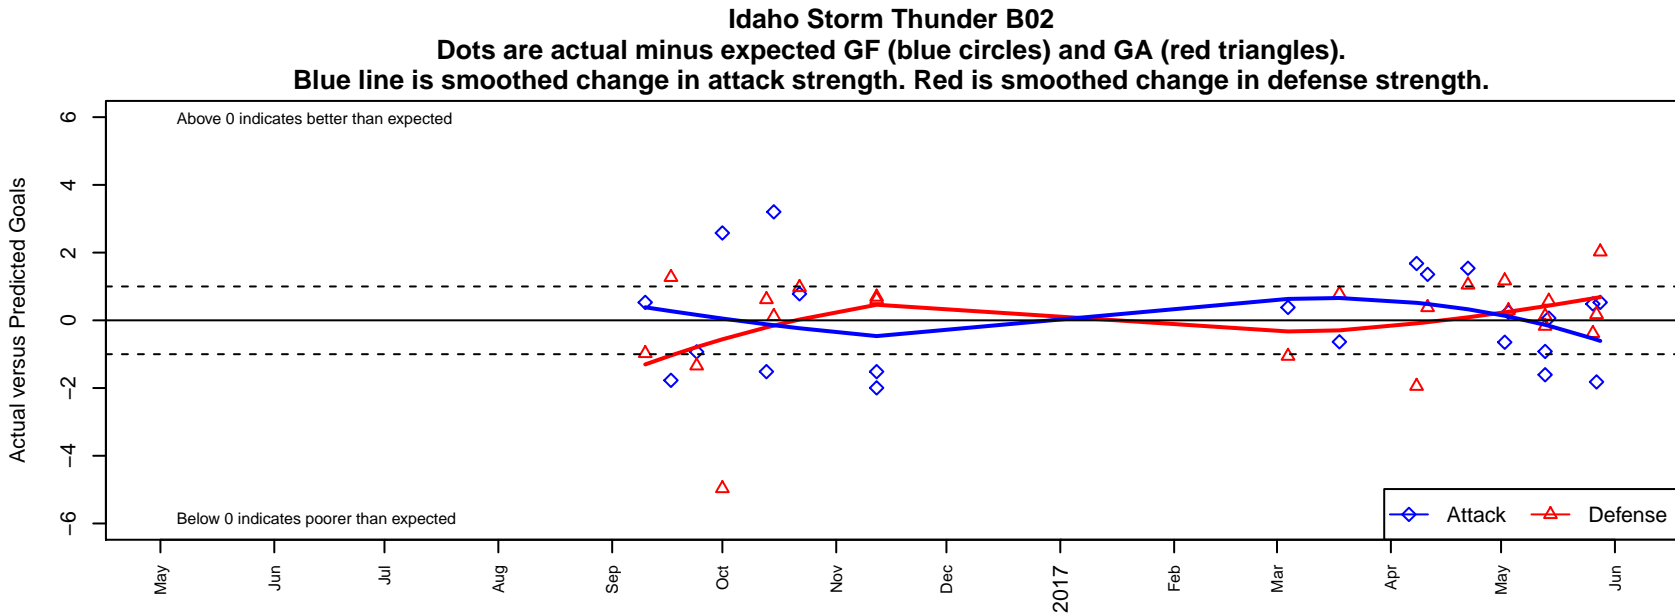

Idaho Storm Thunder B02

Idaho Storm Soccer
 Meridian, ID
 B02 total strength=1236
 attack=5.48 defense=3.75
 fall league = Idaho D3 U14/U15 Div 1 U15
 spr league = Spr Idaho D3 U15/16 Div 2 North

alt names used:
 IDAHO STORM THUNDER
 TREASURE VALLEY SC IDAHO STORM THUI
 TVSC IDAHO STORM THUNDER (ID)

Venues played:
 2016 Idaho D3 U14/U15 Div 1 U15
 2016 FC Nova Fall Showcase U15
 2016 Spr Idaho D3 U15/16 Division 2 North
 2016 PVSC Spring Classic BU15
 2016 ID State Cup U15

**attack and defense variance (black dot)
relative to other teams
and top 10 in region**