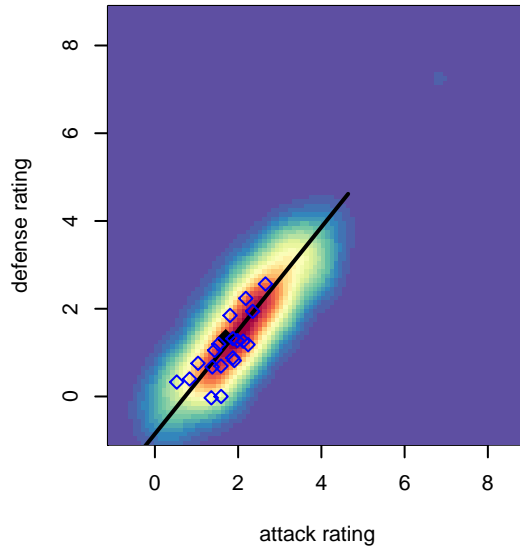

**attack and defense rating
relative to others at age
and all opponents in last 13 months**